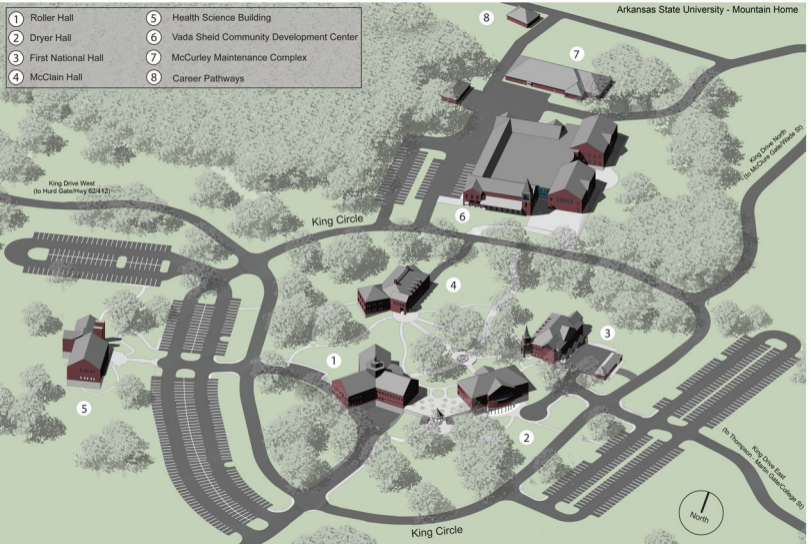

- |   |                     |   |  |
|---|---------------------|---|--|
| 1 | Roller Hall         | 5 | Health Science Building                  |
| 2 | Dryer Hall          | 6 | Vada Sheild Community Development Center |
| 3 | First National Hall | 7 | McCurley Maintenance Complex             |
| 4 | McClain Hall        | 8 | Career Pathways                          |

King Drive West  
(to Hurd Gate/Hwy 62/412)

King Circle

King Drive North  
(to McCure Gate/Wade St)

King Drive East  
(to Thompson - Merrin Gate/College St)

King Circle